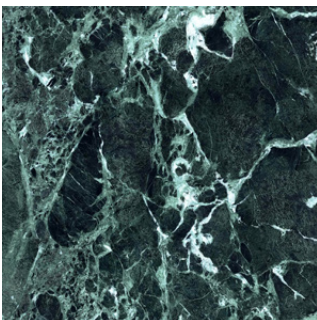

**DIMENSIONS**

L 55" (140 cm)

D 31.5" (35 cm)

H 34" (86 cm)

WEIGHT 170 Kg (375 lbs)

**MATERIALS**

Natural Stone

Metal

Stainless Steel - Satin

Brass - Brushed

Copper - Orbital Brushed  
\*Special Order

Verde Alpi or Guatemala

Rosso Levanto or Antico

Breccia Acquisanta  
\*Special Order

Green Onyx  
\*Special Order

**ETAMORPH**