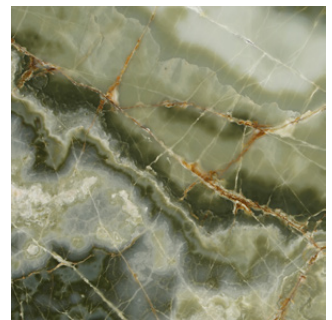

Stainless Steel - Satin

Brass - Brushed

Copper - Orbital Brushed  
\*Special Order

Verde Alpi or Guatemala

Rosso Levanto or Antico

Breccia Acquisanta  
\*Special Order

Green Onyx  
\*Special Order

**ETAMORPH**