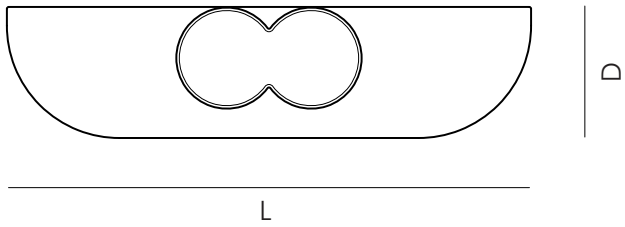

# Jumbo

Base and tray carved from a single block of stone. Top available in different metals and finishes.  
Different stones on demand.

ETAMORPH

ETAMORPH LLC | [info@etamorph.com](mailto:info@etamorph.com) | [www.etamorph.com](http://www.etamorph.com) | Copyright © 2025

**DIMENSIONS**

L 55" (140 cm)

D 31.5" (35 cm)

H 34" (86 cm)

WEIGHT 170 Kg (375 lbs)

**MATERIALS**

Natural Stone

Metal