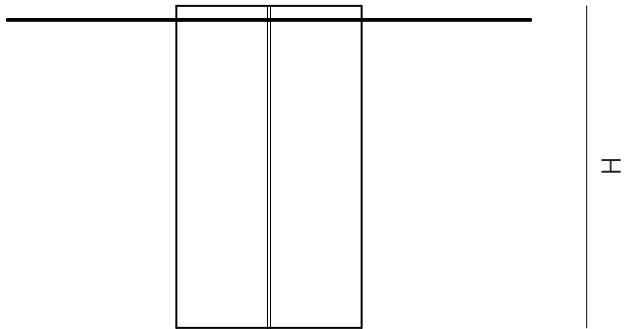

# Jumbo

Base and tray carved from a single block of stone. Top available in different metals and finishes.  
Different stones on demand.

ETAMORPH

ETAMORPH LLC | [info@etamorph.com](mailto:info@etamorph.com) | [www.etamorph.com](http://www.etamorph.com) | Copyright © 2025

**DIMENSIONS**

L 55" (140 cm)

D 31.5" (35 cm)

H 34" (86 cm)

WEIGHT 170 Kg (375 lbs)

**MATERIALS**

Natural Stone

Metal