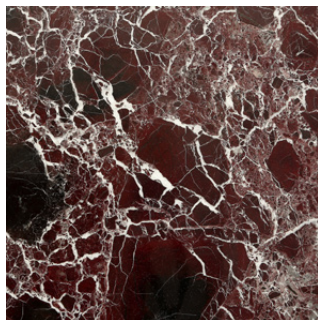

Stainless Steel - Satin

Brass - Brushed

Copper - Orbital Brushed  
\*Special Order

Verde Alpi or Guatemala

Rosso Levanto or Antico

Breccia Acquisanta  
\*Special Order

Green Onyx  
\*Special Order

**ETAMORPH**