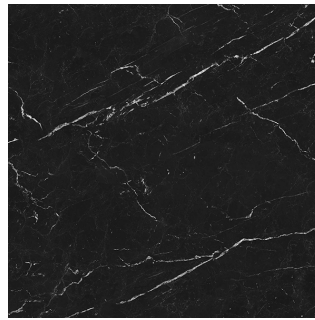

Nero Marquina