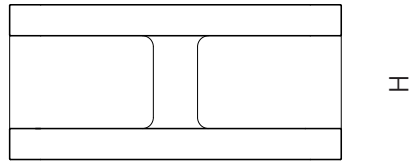

Dimensions and stone customizable on demand.

ETAMORPH

ETAMORPH LLC | info@etamorph.com | www.etamorph.com | Copyright © 2024

DIMENSIONS

L 48" (120 cm)

W 27.5" (70 cm)

H 14" (35 cm)

WEIGHT 370-400 Kg (815-880 lbs)