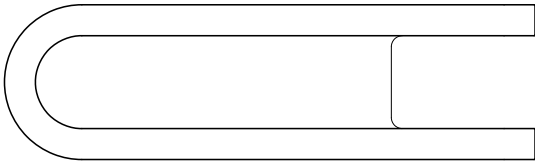

Dimensions and stone customizable on demand.

ETAMORPH

ETAMORPH LLC | info@etamorph.com | www.etamorph.com | Copyright © 2024

DIMENSIONS

L 48" (120 cm)

W 27.5" (70 cm)

H 14" (35 cm)

WEIGHT 370-400 Kg (815-880 lbs)