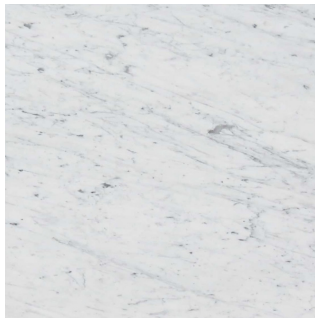

White Carrara