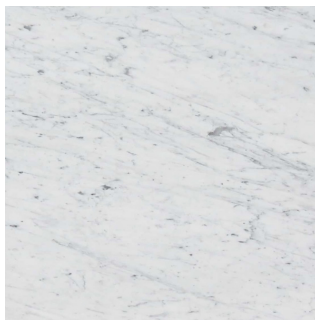

White Carrara