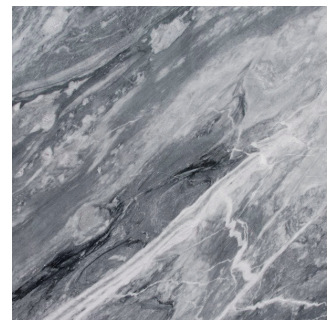

Apuan Grey

ETAMORPH

ETAMORPH LLC | info@etamorph.com | www.etamorph.com | Copyright © 2024