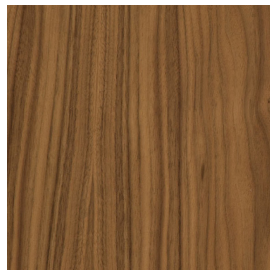

RECTANGULAR or ELLIPTICAL WOOD TOP
Max length 4000 mm (157.5 in)
Max width 1800 mm (70.75 in)

ETAMORPH

TABLE LEGS
METAL

STEEL
BLACK FINISH

PLATED STEEL
BRUSHED BRASS FINISH

STEEL
DELABRE FINISH

POWDER COATING
CUSTOM RAL COLOR

TABLE TOP
SOLID WOOD

SOLID OAK
NATURAL OR SANDED FINISH

SOLID WALNUT
NATURAL OR SANDED FINISH

SOLID OAK
DARK STAINED FINISH

LACQUERED WOOD
CUSTOM RAL COLOR

TABLE TOP
NATURAL STONE

available finishes: brushed, honed, polished