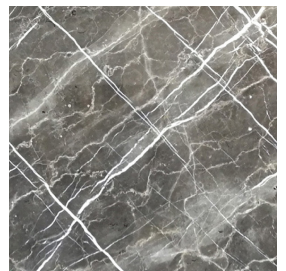

Fork

With a curved double self-supporting easel structure and beveled table top, Fork is the a powerful combination of elegance and modernity.

The table top is available in several kinds of wood finishes and natural stones.

TABLE TOP
SOLID WOOD

SOLID OAK
NATURAL OR SANDED FINISH

SOLID WALNUT
NATURAL OR SANDED FINISH

SOLID OAK
DARK STAINED FINISH

LACQUERED WOOD
CUSTOM RAL COLOR

TABLE TOP
NATURAL STONE

available finishes: brushed, honed, polished

MARBLE
CALACATTA GOLD

MARBLE
STATUARIO BELGIA

MARBLE
WHITE CARRARA

MARBLE
DARK EMPERADOR

MARBLE
CALACATTA CRESTOLA

MARBLE
BRECCIA APUANA

MARBLE
COFFEE BEAN

MARBLE
BLACK AND GOLD