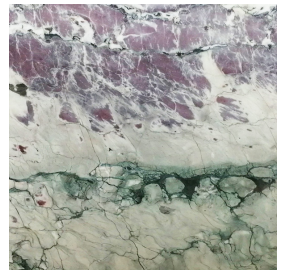

TABLE TOP
SOLID WOOD

SOLID OAK
NATURAL OR SANDED FINISH

SOLID WALNUT
NATURAL OR SANDED FINISH

SOLID OAK
DARK STAINED FINISH

LACQUERED WOOD
CUSTOM RAL COLOR

TABLE TOP
NATURAL STONE

available finishes: brushed, honed, polished

MARBLE
CALACATTA GOLD

MARBLE
STATUARIO BELGIA

MARBLE
WHITE CARRARA

MARBLE
DARK EMPERADOR

MARBLE
CALACATTA CRESTOLA

MARBLE
BRECCIA APUANA

MARBLE
COFFEE BEAN

MARBLE
BLACK AND GOLD