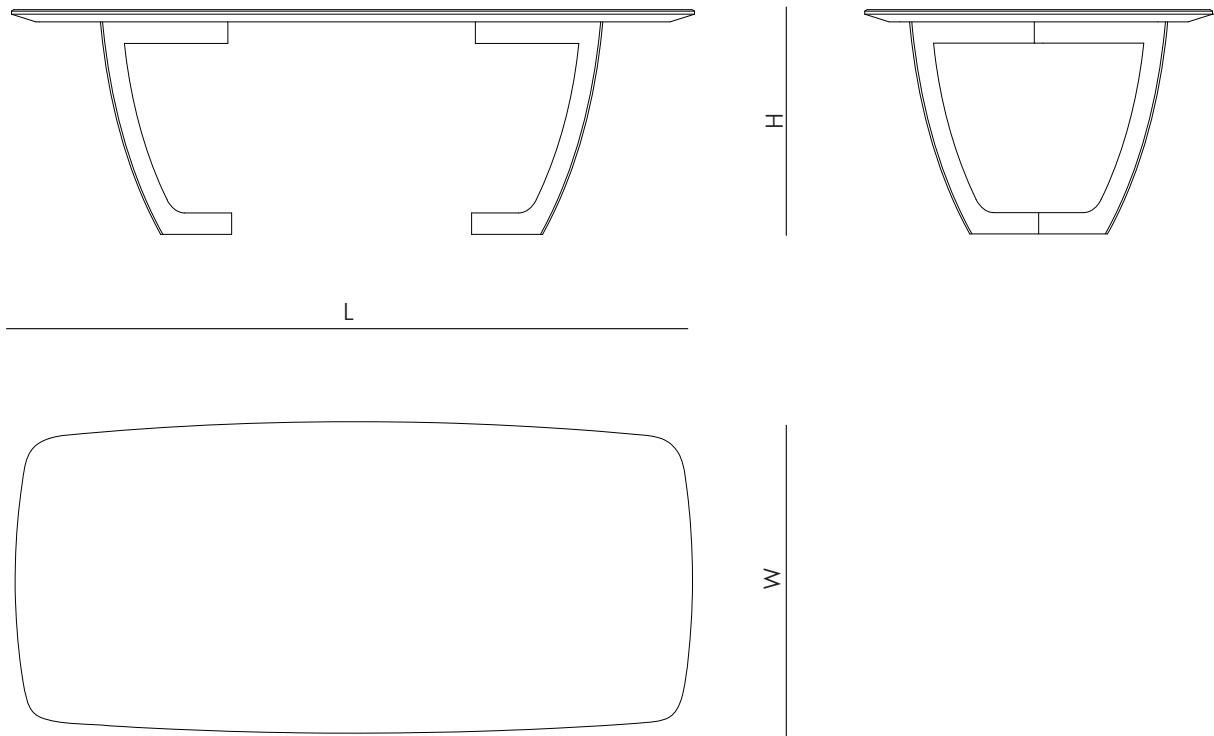

The most advanced techniques in metal folding allow for the creation of incredibly light yet sturdy supports that are connected directly to the bottom of the table top.

The 2 easels can be stacked to significantly reduce the shipping volume.

Light, flexible, elegant, Fork is a fresh and sleek addition to the living space.

ETAMORPH

TPOLOGY

Dining Table

TABLE TOP

- 3/4" (20 mm) marble slab with lacquered wood support
- 1 1/2" (40 mm) solid wood top

ETAMORPH

FKL220 2200L x 1000W x 730H (mm)
86.5L x 39.5W x 28.75H (in)

FKL280 2800L x 1000W x 730H (mm)
110.25L x 39.5W x 28.75H (in)

PPLCST RECTANGULAR or ELLIPTICAL MARBLE TOP
Max length 3200 mm (126 in)
Max width 1800 mm (70.75 in)

RECTANGULAR or ELLIPTICAL WOOD TOP
Max length 4000 mm (157.5 in)
Max width 1800 mm (70.75 in)

ETAMORPH

TABLE LEGS
METAL

STEEL
BLACK FINISH

PLATED STEEL
BRUSHED BRASS FINISH

STEEL
DELABRE FINISH

POWDER COATING
CUSTOM RAL COLOR