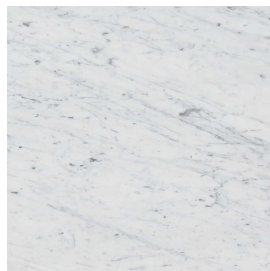

MARBLE
WHITE CARRARA