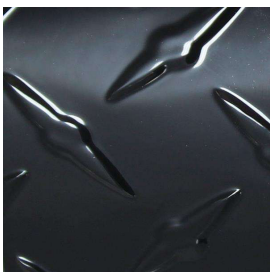

Fork

With a curved double self-supporting easel structure and beveled table top, Fork is the a powerful combination of elegance and modernity.

The table top is available in several kinds of wood finishes and natural stones.

RECTANGULAR or ELLIPTICAL WOOD TOP
Max length 4000 mm (157.5 in)
Max width 1800 mm (70.75 in)

ETAMORPH

TABLE LEGS
METAL

STEEL
BLACK FINISH

PLATED STEEL
BRUSHED BRASS FINISH

STEEL
DELABRE FINISH

POWDER COATING
CUSTOM RAL COLOR

TABLE TOP
SOLID WOOD

SOLID OAK
NATURAL OR SANDED FINISH

SOLID WALNUT
NATURAL OR SANDED FINISH

SOLID OAK
DARK STAINED FINISH

LACQUERED WOOD
CUSTOM RAL COLOR

TABLE TOP
NATURAL STONE

available finishes: brushed, honed, polished