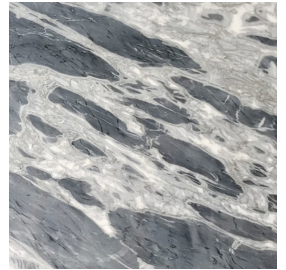

Fork

With a curved double self-supporting easel structure and beveled table top, Fork is the a powerful combination of elegance and modernity.

The table top is available in several kinds of wood finishes and natural stones.

TABLE TOP
SOLID WOOD

SOLID OAK
NATURAL OR SANDED FINISH

SOLID WALNUT
NATURAL OR SANDED FINISH

SOLID OAK
DARK STAINED FINISH

LACQUERED WOOD
CUSTOM RAL COLOR

TABLE TOP
NATURAL STONE

available finishes: brushed, honed, polished

MARBLE
CALACATTA GOLD

MARBLE
STATUARIO BELGIA

MARBLE
WHITE CARRARA

MARBLE
DARK EMPERADOR

MARBLE
CALACATTA CRESTOLA

MARBLE
BRECCIA APUANA

MARBLE
COFFEE BEAN

MARBLE
BLACK AND GOLD