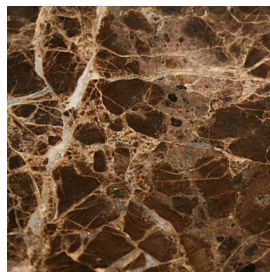

TABLE TOP
SOLID WOOD

SOLID OAK
NATURAL OR SANDED FINISH

SOLID WALNUT
NATURAL OR SANDED FINISH

SOLID OAK
DARK STAINED FINISH

LACQUERED WOOD
CUSTOM RAL COLOR

TABLE TOP
NATURAL STONE

available finishes: brushed, honed, polished

MARBLE
CALACATTA GOLD

MARBLE
STATUARIO BELGIA

MARBLE
WHITE CARRARA

MARBLE
DARK EMPERADOR

MARBLE
CALACATTA CRESTOLA

MARBLE
BRECCIA APUANA

MARBLE
COFFEE BEAN

MARBLE
BLACK AND GOLD