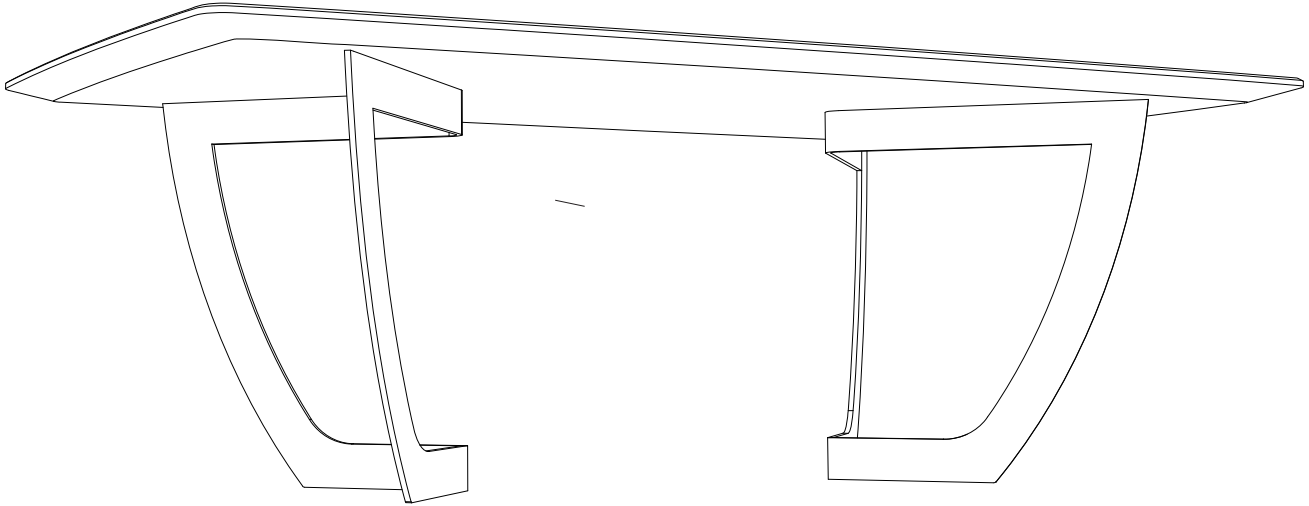

TPOLOGY

Dining Table

TABLE TOP

- 3/4" (20 mm) marble slab with lacquered wood support
- 1 1/2" (40 mm) solid wood top

Customizable shape and edge

TABLE LEGS

1/8" (3mm) folded metal:

- Natural or plated steel (burnished or brushed)
- Steel Delabre finish
- Powder coated steel (RAL colors)
- Solid Brass (burnished or brushed)

ETAMORPH