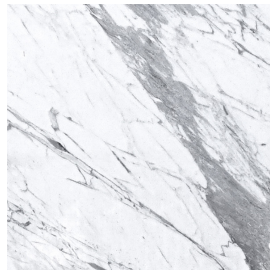

Fork

With a curved double self-supporting easel structure and beveled table top, Fork is the a powerful combination of elegance and modernity.

The table top is available in several kinds of wood finishes and natural stones.

TABLE TOP
SOLID WOOD

SOLID OAK
NATURAL OR SANDED FINISH

SOLID WALNUT
NATURAL OR SANDED FINISH

SOLID OAK
DARK STAINED FINISH

LACQUERED WOOD
CUSTOM RAL COLOR

TABLE TOP
NATURAL STONE

available finishes: brushed, honed, polished

MARBLE
CALACATTA GOLD

MARBLE
STATUARIO BELGIA

MARBLE
WHITE CARRARA

MARBLE
DARK EMPERADOR

MARBLE
CALACATTA CRESTOLA

MARBLE
BRECCIA APUANA

MARBLE
COFFEE BEAN

MARBLE
BLACK AND GOLD