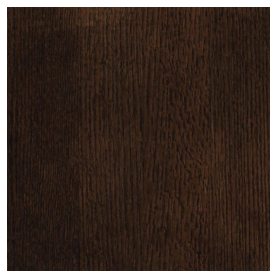

RECTANGULAR or ELLIPTICAL WOOD TOP
Max length 4000 mm (157.5 in)
Max width 1800 mm (70.75 in)

ETAMORPH

TABLE LEGS
METAL

STEEL
BLACK FINISH

PLATED STEEL
BRUSHED BRASS FINISH

STEEL
DELABRE FINISH

POWDER COATING
CUSTOM RAL COLOR

TABLE TOP
SOLID WOOD

SOLID OAK
NATURAL OR SANDED FINISH

SOLID WALNUT
NATURAL OR SANDED FINISH

SOLID OAK
DARK STAINED FINISH

LACQUERED WOOD
CUSTOM RAL COLOR

TABLE TOP
NATURAL STONE

available finishes: brushed, honed, polished