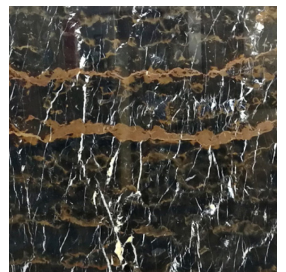

Fork

With a curved double self-supporting easel structure and beveled table top, Fork is the a powerful combination of elegance and modernity.

The table top is available in several kinds of wood finishes and natural stones.

TABLE TOP
SOLID WOOD

SOLID OAK
NATURAL OR SANDED FINISH

SOLID WALNUT
NATURAL OR SANDED FINISH

SOLID OAK
DARK STAINED FINISH

LACQUERED WOOD
CUSTOM RAL COLOR

TABLE TOP
NATURAL STONE

available finishes: brushed, honed, polished

MARBLE
CALACATTA GOLD

MARBLE
STATUARIO BELGIA

MARBLE
WHITE CARRARA

MARBLE
DARK EMPERADOR

MARBLE
CALACATTA CRESTOLA

MARBLE
BRECCIA APUANA

MARBLE
COFFEE BEAN

MARBLE
BLACK AND GOLD